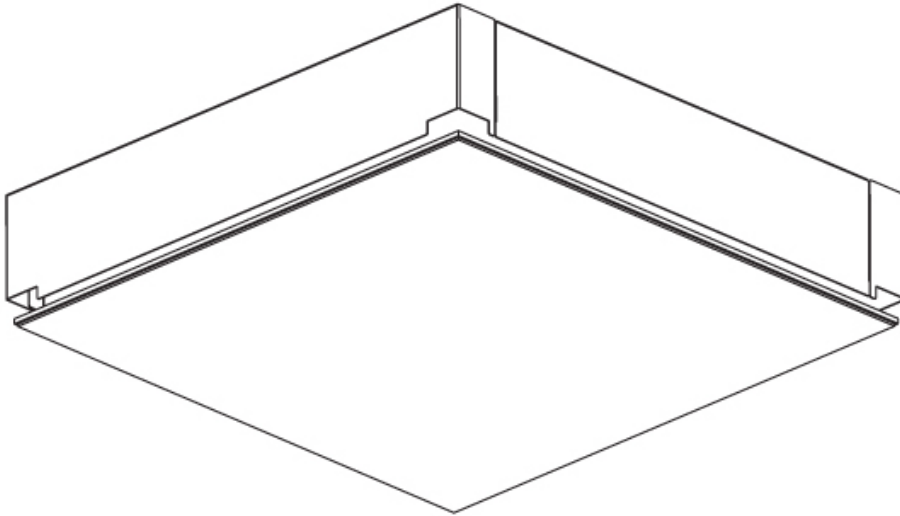

PI2 STANDARD SUSPENSION

A300110-

PROJECT

TYPE

SPECIFIER

QUANTITY

DATE