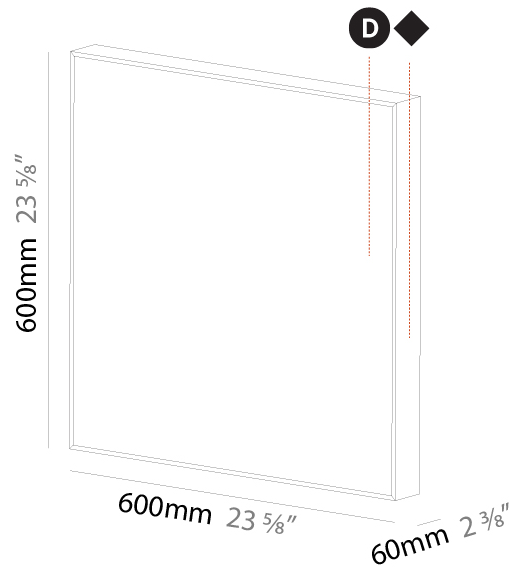

base number	LED Dimming	Color Temperature	Finishes	Diffuser Options

1. To build a product code in our configurator select the specify button on the base model # product page
2. To build a manual product code on this datasheet choose from the options listed below in blue font and add the suffix to the base model #

GENERAL

Series: Pi2
Subseries: Pi2 Standard
Brand: Prolicht
Division: Architectural
Mounting Type: Surface
Mounting Location: Ceiling

PHYSICAL

Length (mm): 600
Length (in): 23 5/8"
Height (mm): 600
Height (in): 23 5/8"
Extension (mm): 60
Extension (in): 2 3/8"
Light Distribution: Direct
Weight (kg): 9.5
Weight (lbs): 20.94
Diffuser: PMMA - Opal or Micro-Prism
Fixture Finish: SSR / BKV / CWI / CRY / HAB / UFT / ITA / RUA / FTG / MYG / LOD / PUS / FRO / FUP / KIA / POP / BLS / SPG / MEY / GOH / GUM / CHC / COM / ABZ / JAG / OBR / MOS / ROR

ELECTRICAL

Lamp Type: LED (Zhaga Standard)
Input Wattage (W): 55
Total Output Wattage (W): 10
Dimming: Tri-Mode (Non-Dimming and Phase Dimming (120Vac only) and 0-10V Dimming)
Driver Included: Yes
Driver Location: Integrated
Driver Type: Constant Current - Universal
Driver Class: Class 1
Input Voltage (V): 120 - 277
Constant Current (MA): 350

LED

Color Temperature (°K): 3000 / 3500 / 4000
Max. Delivered Lumen (lm): 5368
Nominal Lumen (lm): 6680
CRI: >80 CRI
Efficiency (%): 0.81
Lamp Life (hrs): 50000

OPTICAL

RATINGS AND CERTIFICATIONS

Certified By: Certified for North American Standards