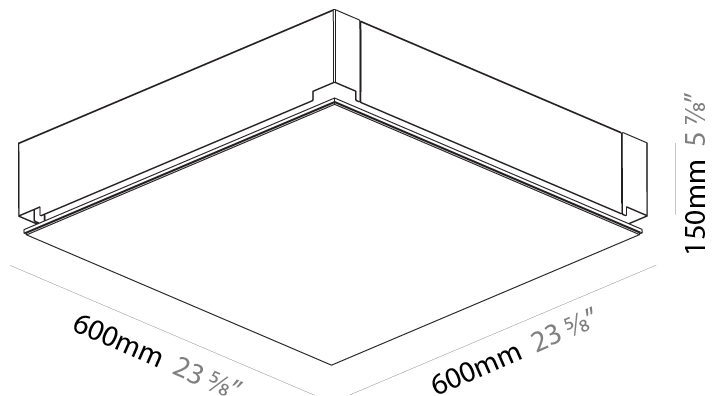

PHYSICAL

Shape: Square
Length (mm): 600
Length (in): 23 5/8
Width (mm): 600
Width (in): 23 5/8
Height (mm): 150
Height (in): 5 7/8
Ceiling Thickness (mm): 10 / 12.5 / 15 / 25 / 30
Ceiling Thickness (in): 3/8 or 1/2 or 9/16 or 1 or 1 3/16
Min. Recessing Depth (mm): 180
Min. Recessing Depth (in): 7 1/8
Light Distribution: Direct
Diffuser: PMMA - Opal
Fixture Finish: SSR / BKV / CWI / CRY / HAB / UFT / ITA / RUA / FTG / MYG / LOD / PUS / FRO / FUP / KIA / POP / BLS / SPG / MEY / GOH / GUM / CHC / COM / ABZ / JAG / OBR / MOS / ROR
Fixture Material: Aluminum
Cut-out Measurements: 635mm / 25" x 635mm / 25"
Upon Request: Unique Sizes Unique Ceiling Thickness Unique Mounting Depth Spot Inserts

ELECTRICAL

Lamp Type: LED (Zhaga Standard)
Input Wattage (W): 55
Total Output Wattage (W): 46
Dimming: Tri-Mode (Non-Dimming and Phase Dimming (120Vac only) and 0-10V Dimming)
Driver Included: Yes
Driver Location: Integrated
Driver Type: Constant Current - Universal
Driver Class: Class 2
Input Voltage (V): 120 - 277
Constant Current (MA): 350

LED

Color Temperature (°K): 3000 / 3500 / 4000
Max. Delivered Lumen (lm): 4350 / 4410 / 4500
CRI: >80 CRI
Efficiency (%): 65% (5mm Perspex)|65.10%
Lamp Life (hrs): 50000
Upon Request: RGB-W Tunable White Special Color Temperature CRI90

OPTICAL

RATINGS AND CERTIFICATIONS

Certified By: Certified for North American Standards
IP rating: IP20